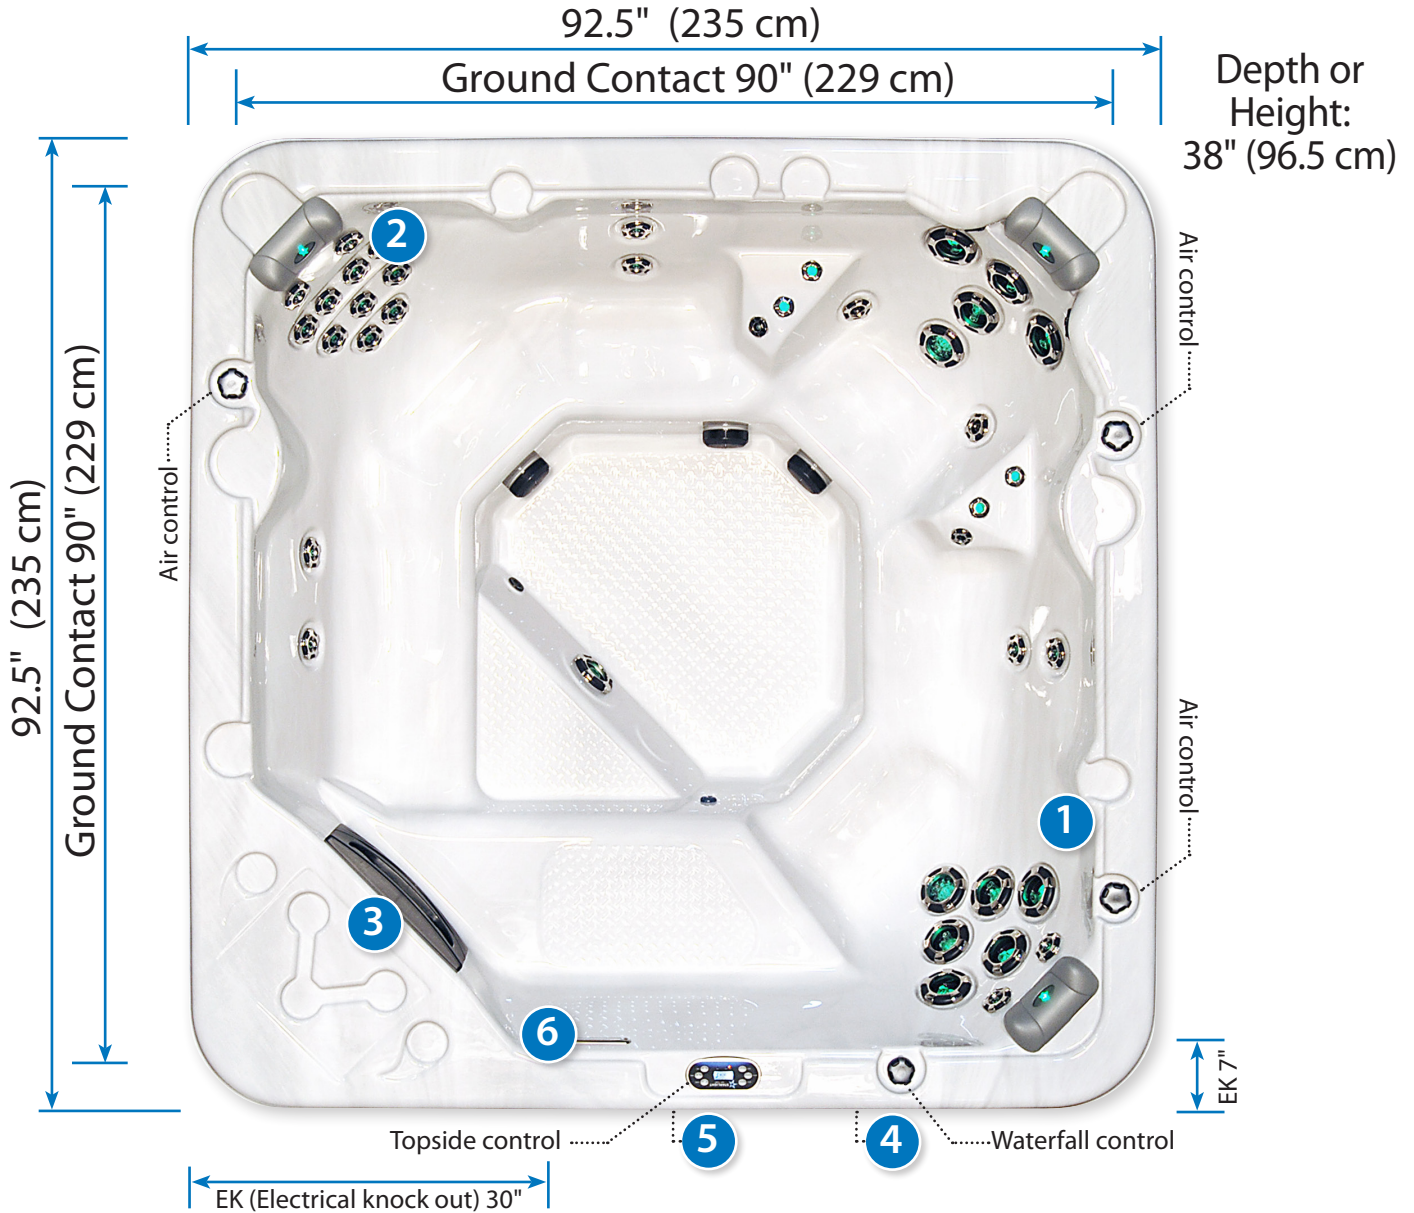

# Your spa layout

## EASTERN STAR

38"H x 92.5" L x 92.5"W Note: All dimensions are approximate.  
Measure your spa before making critical design or pathway decisions.

Locations of spa components.  
Remove cabinet panels to  
access items 1, 2 & 4.

- 1** Pump 1
- 2** Pump 2
- 3** Filter Housing
- 4** Electrical Control System
- 5** Water Drain Valve
- 6** EK (3.5" Dia. Electrical Knock Outs)