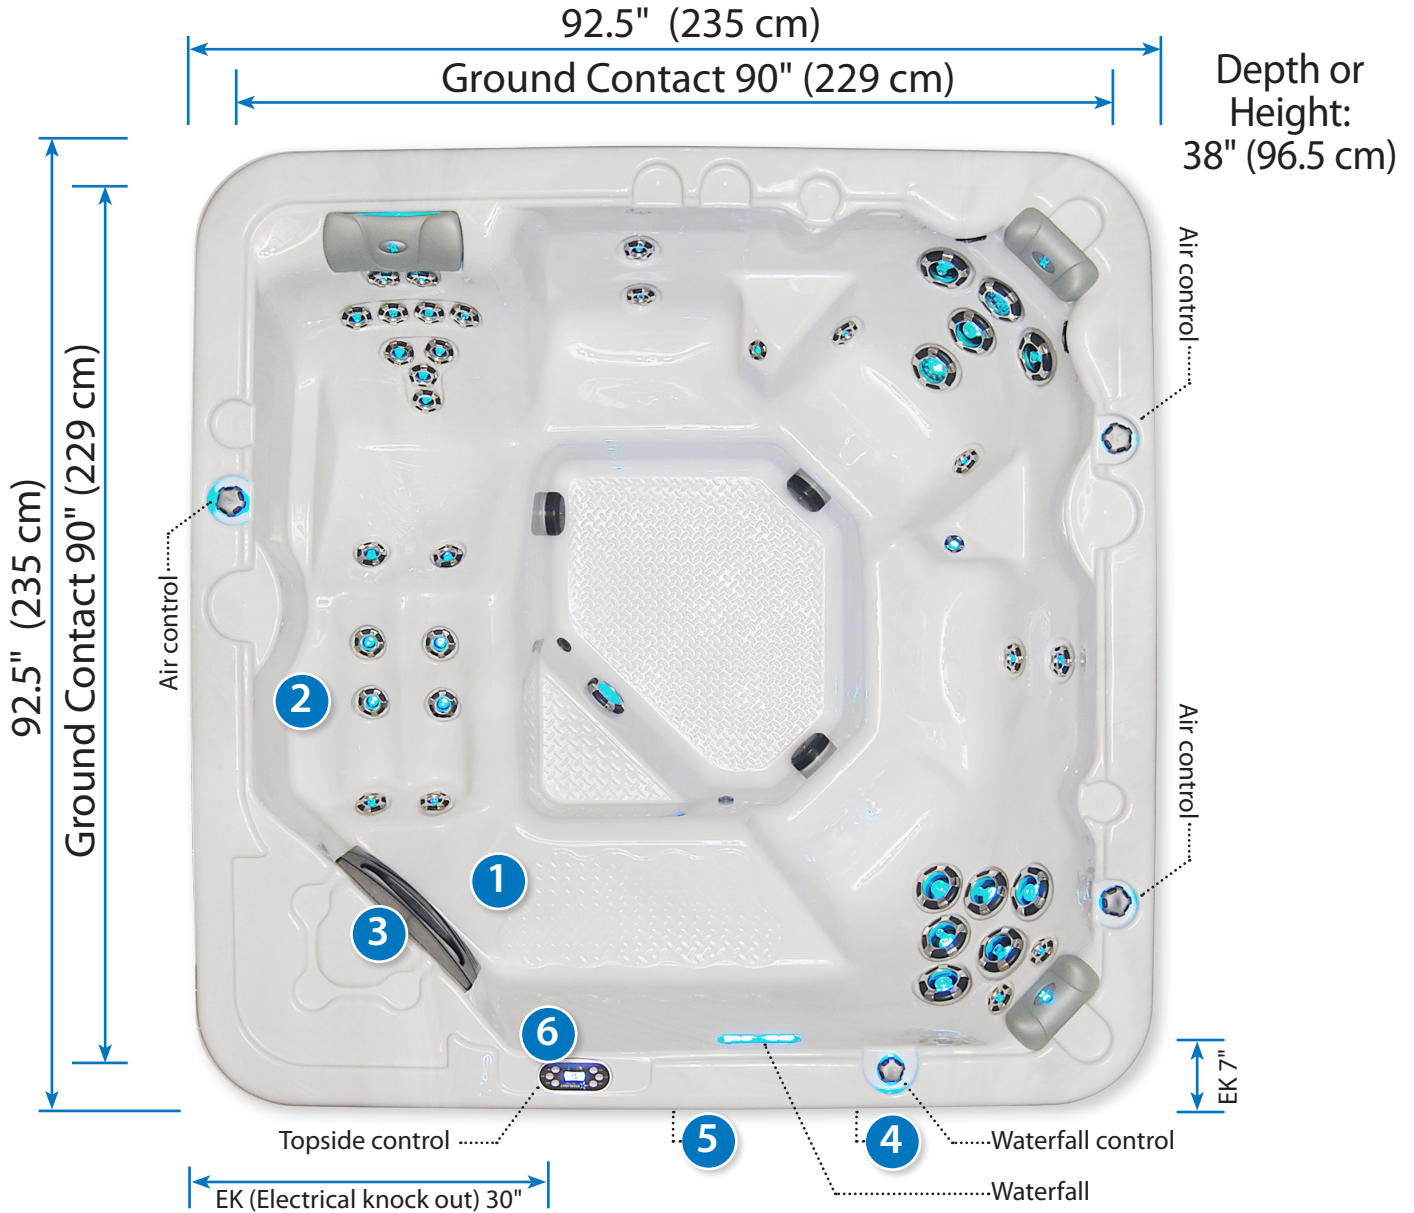

STARLIGHT
HOT TUBS™

Your spa layout

NORTHERN STAR

38"H x 92.5" L x 92.5"W Note: All dimensions are approximate.
Measure your spa before making critical design or pathway decisions.

Locations of spa components.
Remove cabinet panels to
access items 1, 2 & 4.

1 Pump 1 (lounge)

2 Pump 2 (seats)

3 Filter Housing

4 Electrical Control System

5 Water Drain Valve

6 EK (3.5" Dia. Electrical Knock Outs)