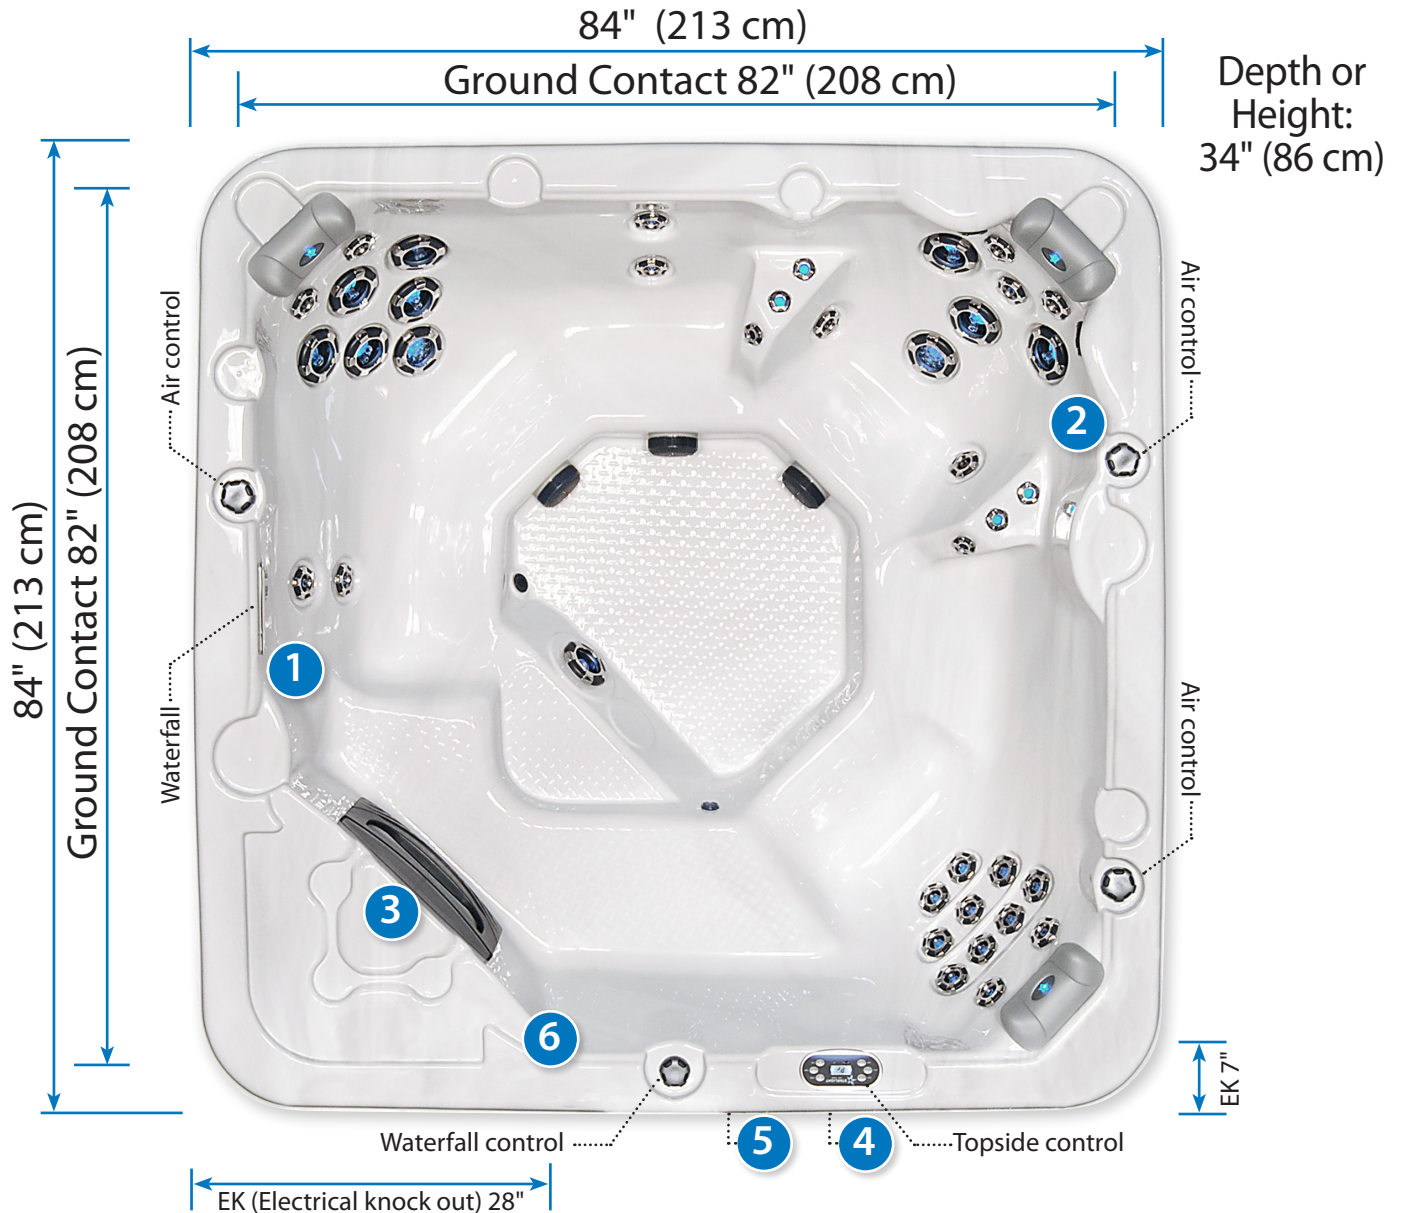

STARLIGHT
HOT TUBS™

Your spa layout

WESTERN STAR

34"H x 84" L x 84"W Note: All dimensions are approximate.
Measure your spa before making critical design or pathway decisions.

Locations of spa components.
Remove cabinet panels to
access items 1, 2 & 4.

1 Pump 1

2 Pump 2

3 Filter Housing

4 Electrical Control System

5 Water Drain Valve

6 EK (3.5" Dia. Electrical Knock Outs)